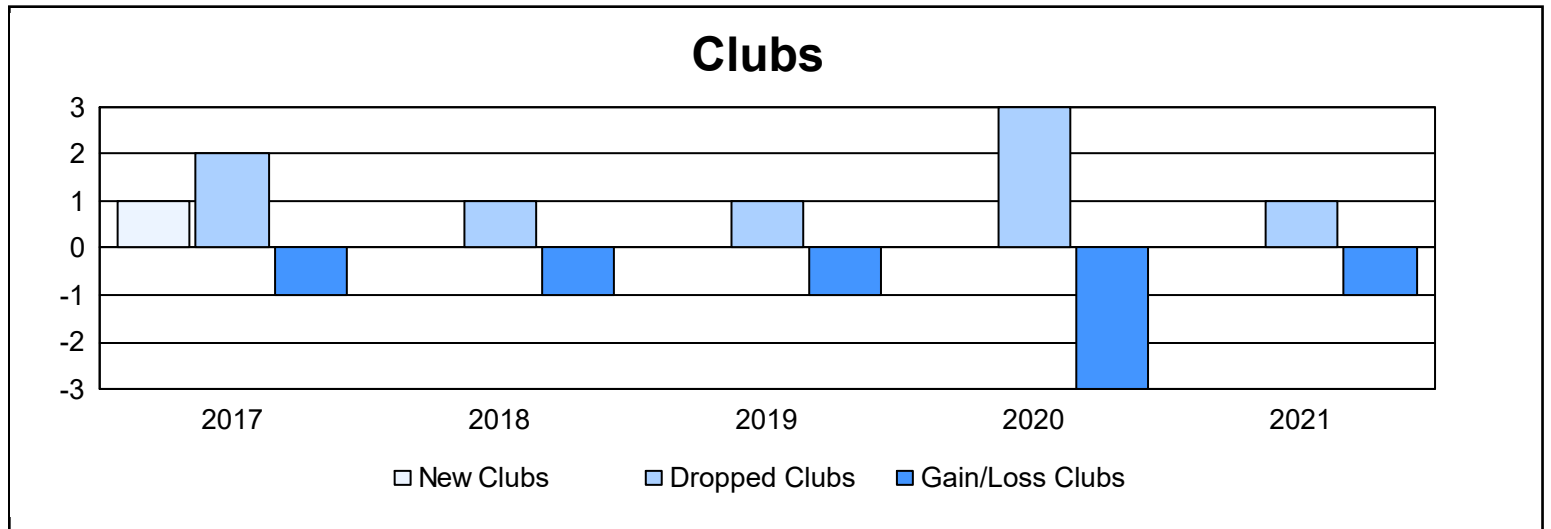

Year	New Clubs	Dropped Clubs	Gain/ Loss Clubs	New Members	Charter Members	Reinstate Members	Transfer Members	Total Member Added	Total Members Dropped	Gain/ Loss Members
2016-2017	1	2	-1	206	22	8	13	249	215	34
2017-2018	0	1	-1	141	0	8	6	155	197	-42
2018-2019	0	1	-1	132	1	7	11	151	177	-26
2019-2020	0	3	-3	104	2	12	8	126	217	-91
2020-2021	0	1	-1	139	1	4	15	159	169	-10
<b>Average</b>	<b>0</b>	<b>2</b>	<b>-1</b>	<b>144</b>	<b>5</b>	<b>8</b>	<b>11</b>	<b>168</b>	<b>195</b>	<b>-27</b>

### Membership Composition June 2021 Cumulative