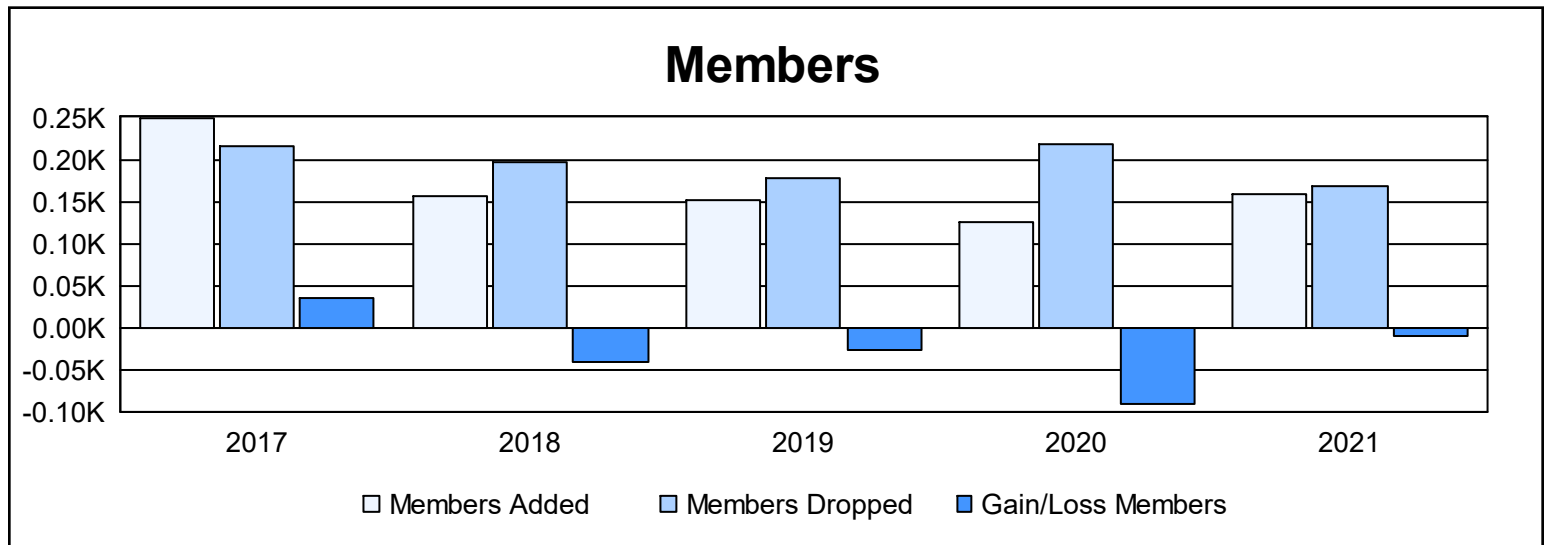

Year	New Clubs	Dropped Clubs	Gain/ Loss Clubs	New Members	Charter Members	Reinstate Members	Transfer Members	Total Member Added	Total Members Dropped	Gain/ Loss Members
2016-2017	1	2	-1	206	22	8	13	249	215	34
2017-2018	0	1	-1	141	0	8	6	155	197	-42
2018-2019	0	1	-1	132	1	7	11	151	177	-26
2019-2020	0	3	-3	104	2	12	8	126	217	-91
2020-2021	0	1	-1	139	1	4	15	159	169	-10
<b>Average</b>	<b>0</b>	<b>2</b>	<b>-1</b>	<b>144</b>	<b>5</b>	<b>8</b>	<b>11</b>	<b>168</b>	<b>195</b>	<b>-27</b>

### Membership Composition June 2021 Cumulative